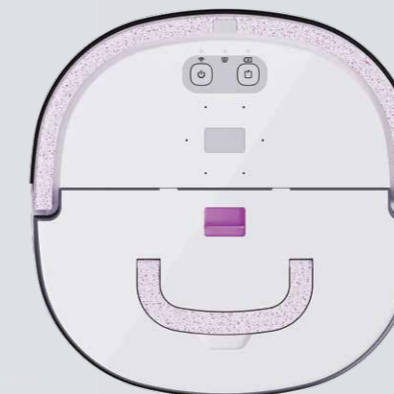

Parameters

Power	40W
Battery	4000mAh(14.8V)
Noise	≤65dB
Suction power	2500pa
Cleaning modes	2 modes
Accessories	Charging base, adapter, waterproof pad, cleaning brush, rolling brush, user manual