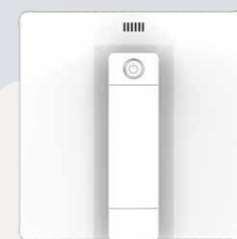

YW3 Series

Parameter	YW332	YW333	YW326/336	YW327/337
Product size(mm)	215*215*84	215*215*84	215*215*81	215*215*84
N.W.(kgs)	1.3	1.22	1.22	1.3
G.W.(kgs)	2.55	2.56	2.56	2.64
Water tank capacity(ml)	100	120	120	100
Battery capacity(mAh)	500mAh(14.8V)	500mAh(14.8V)	500mAh(14.8V)	500mAh(14.8V)
Suction power(Pa)	8000	8000	8000	8000
Fan motor	Brushless	Brushless	Brushless	Brushless
Cleaning modes(Types)	4	4	4	4
Anti-drop technology	●	●	●	●
Intelligent edge detection	●	●	●	●
Voice prompt	○	○	○	○
Remote control	●	●	●	●
APP control	○	○	○	○
Noise(dB)	65~70dB	65~70dB	65~70dB	65~70dB
Loading QTY (20GP/40GP/40HQ)	2279 / 4631 / 5201	2279 / 4631 / 5201	2279 / 4631 / 5201	2279 / 4631 / 5201
Water spray modes	Ultrasonic	Ultrasonic	Ultrasonic	Ultrasonic

● Standard ○ Optional — Without