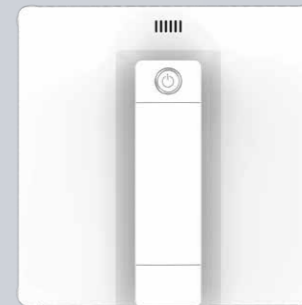

YW332
Double/ Four water spray