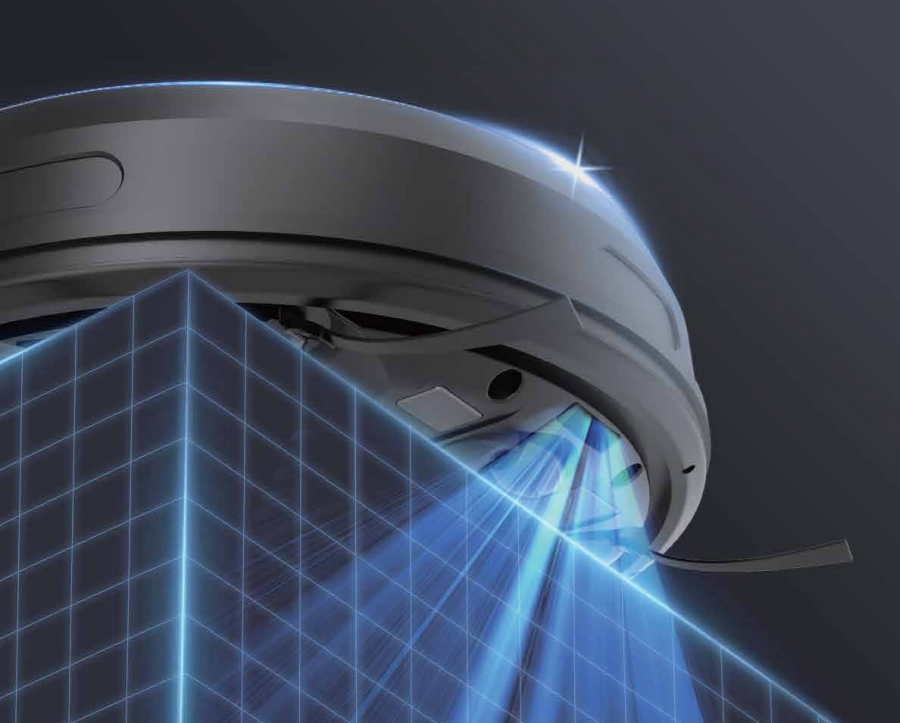

Robot vacuum cleaner

Random

Vacuuming & mopping

Larger dust bin

Two cleaning modes

Mopping plate

Optional:

WiFi Connection

Gyro-Navigation

Water tank

YS200

One-click self-cleaning