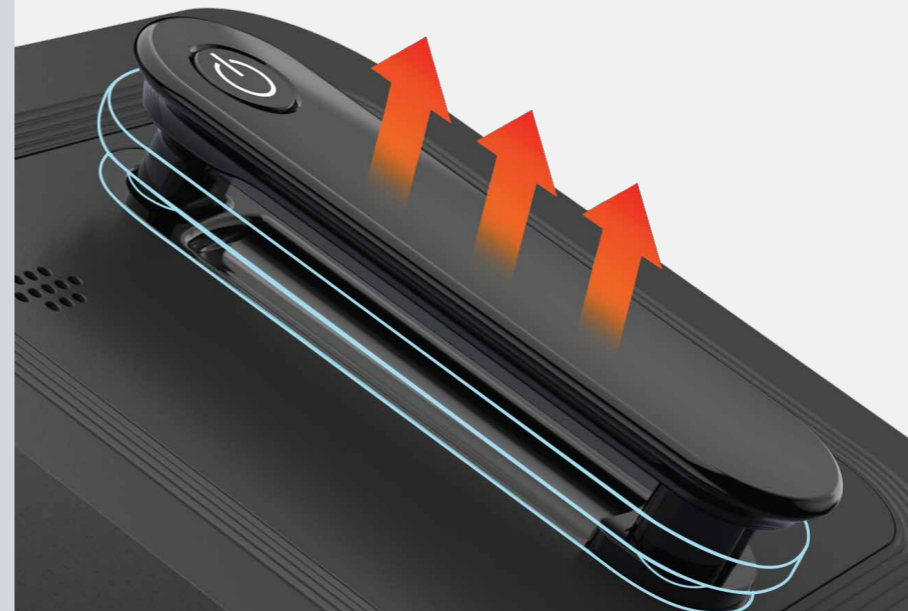

YW757

With mechanical handle

YW705

With electric lifting handle

YW758

With handle

YW706

With telescopic handle

YW707

With mechanical handle