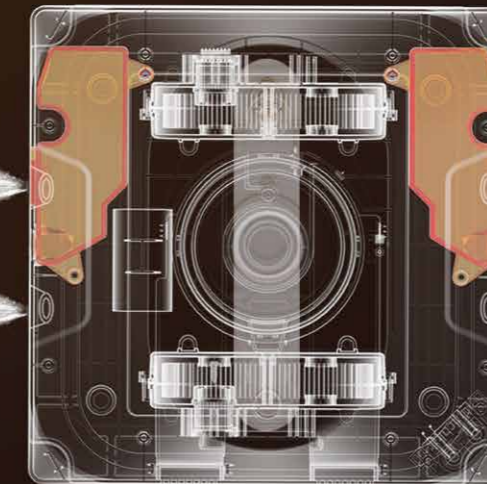

YW332
Double/ Four water spray

YW333
Double/ Four water spray

YW326/336
Double/ Four water spray

YW327/337
Double/ Four water spray

Window cleaning expert

Window cleaning expert

YW5 Series

Square window cleaning robot