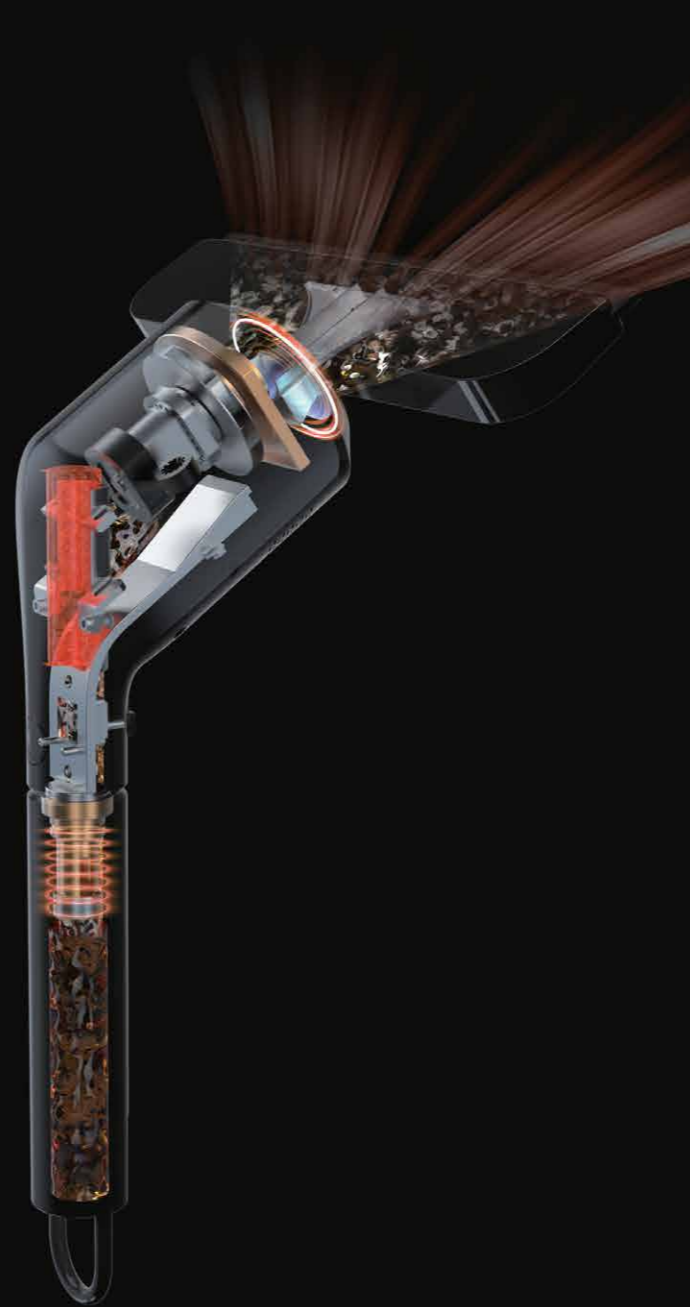

Step 1: Pour cleaning solution

Step 2: Spray cleaning solution

Step 3: Wipe a stain

Step 4: Scrap sewage

YG1 Series

Cordless window vacuum cleaner

Innovative spray & wiping & vacuuming in one

Wireless&light-weight